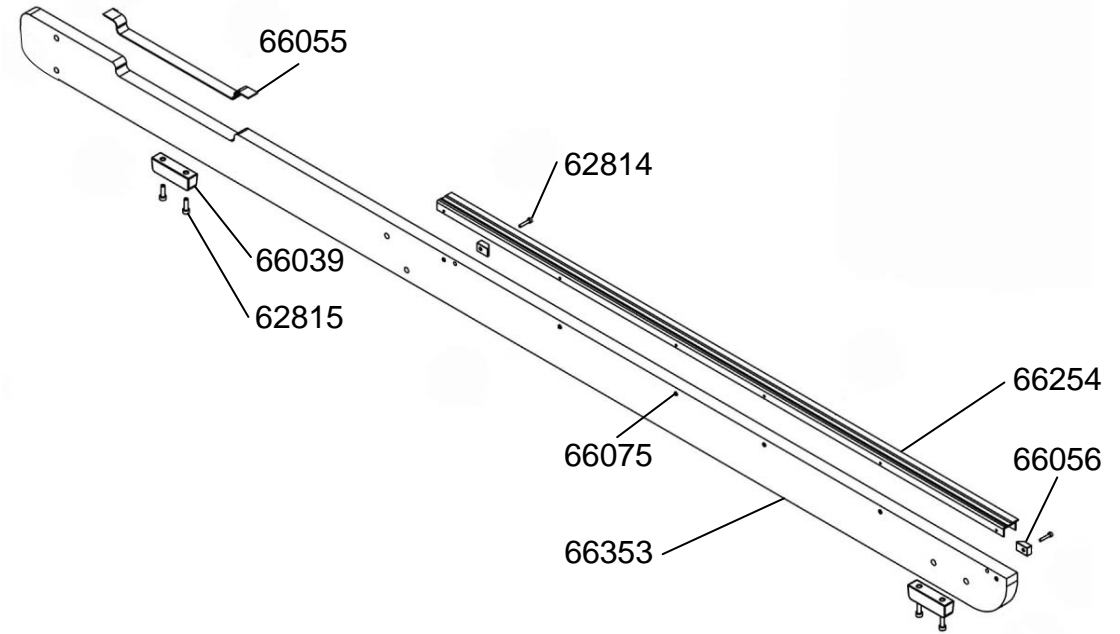

A123 Side Rail Assembly L/R

62814	4	Hex Head Bolt M4x20 - B
62815	8	Hex Head Bolt M6x20 - B
66039	4	Side Rail Bumper
66055	2	Velcro For Side Rail 20x345
66056	4	Bump Stop - Square 23x15x6.5
66075	12	Screw M3x10 for Wood
66254	2	Seat Runner - VIK Pro/Apollo Pro
66353	2	Side Rail with Decal