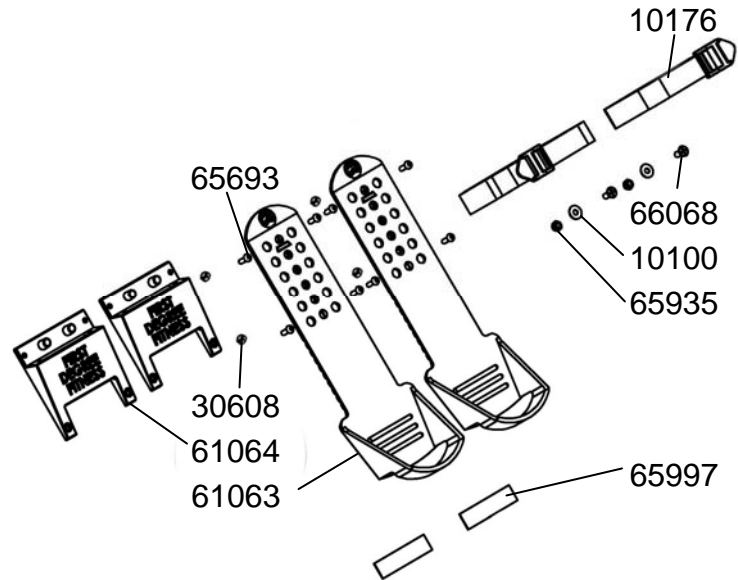

Footplate Assembly

10100	2	Washer M6x16x1 -B
10176	2	Foot Strap & Buckle
30608	8	Nylock Nut M5 -B
61063	2	Footplate Slider with Velcro #65997
61064	2	Footplate Slider Base 120x111x22.8
65693	8	Dome Head Bolt M5x15 - B
65935	2	Nylock Nut M6 -B
65997	2	Velcro for Sliding Footplate
66068	2	Counter Sunk Bolt M6x35 -B