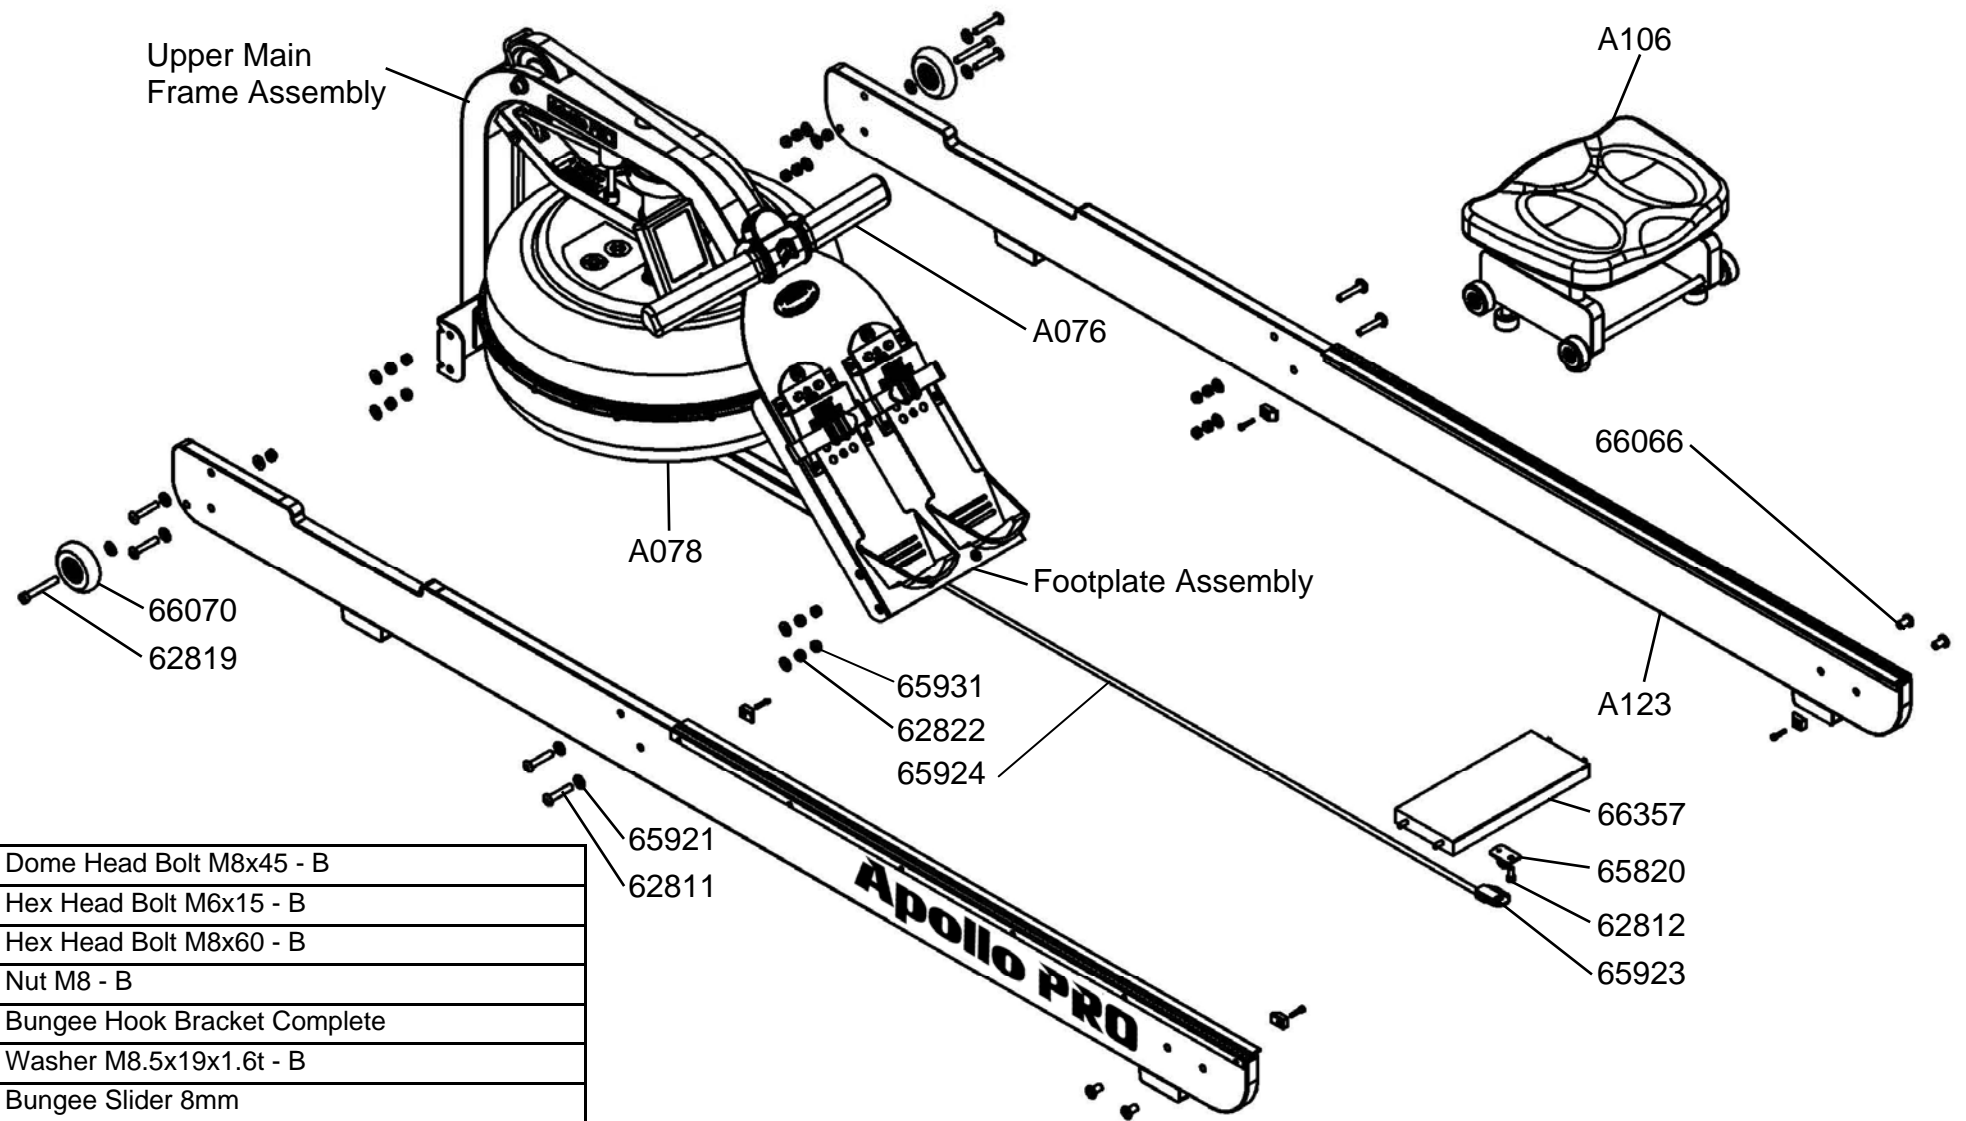

Apollo PRO

Exploded Diagram

FIRST DEGREE FITNESS
FLUID INNOVATION

www.firstdegreefitness.com

62811	8	Dome Head Bolt M8x45 - B
62812	1	Hex Head Bolt M6x15 - B
62819	2	Hex Head Bolt M8x60 - B
62822	8	Nut M8 - B
65820	1	Bungee Hook Bracket Complete
65921	16	Washer M8.5x19x1.6t - B
65923	1	Bungee Slider 8mm
65924	1	Bungee 8mm x 2230 & Crimped End
65931	10	Nylock Nut M8 -B
66066	4	Shoulder Screw M6x15
66070	2	Transport Wheel
66357	1	Rear Board 268x115x23
A076		Deluxe Belt Handle Complete
A078		AR Tank Complete Assembly
A106		Seat Assembly Complete
A123		Side Rail Assembly L/R

Main Frame Assembly

10069	1	End Cap 75x50mm
10114	2	Plastic Bushing 20x16x13x10
10116	1	Dome Head Bolt M10x60
11070	1	Sensor Connecting Cable 300mm
11072	1	Speed Sensor 100mm
11097	1	Nut Dome Head M10 - B
21122	1	Upper Frame with Decal - Apollo PRO
50934	1	LCD for L4/L16
60108	2	Bungee Pulley Spacer 8mm
60110	2	Belt Pulley Bushing 10x24x3x20
60111	1	Belt Pulley 100mm& 2x Bearing #60112
60113	1	Oil Bushing 38x20x22
60114	1	Magnet Ring & 6 x Magnet #60124
60119	1	Idle wheel & 2x Bearing
60120	1	Roll Pin M6.3x30
60121	1	Hex Head Bolt M10x90
60123	1	Idle Shaft Upper Frame Mount 10x20x1.7x13
60125	1	Idle Wheel Shaft 10x107
60126	2	C Clip 10mm
60128	1	Dome Head Bolt M8x65
60130	2	Frame Rubber Bumper
60140	2	Computer Mount Plastic Bushing
60145	1	Frame Plug 38.1mm
60148	1	Heart Rate Lead- 400mm
60150	1	Main Shaft Nylon Bushing - Upper
60708	1	Washer M8.5x19x1.6t
60808	2	Dome Head Bolt M8x15
61001	2	Tank Bonding Strip 3M-VHB
61066	1	Plastic Washer M59x20.1x2
62810	1	Dome Head Bolt M8x35 - B
62820	1	Oval Decal - FDF
64141	1	Computer with USB
65125	1	Rubber End Cap - Main Frame
65142	2	Hex Head Bolt M8x15 -B
65143	2	Tank Strut
65929	1	Grub Screw M4x6 - B
65931	2	Nylock Nut M8-B
65988	2	Bungee Pulley & Bearing & Spacer x2
90104	2	Rubber Hook Cover
A059		Belt/ Bungee Pulley Complete with Bungee