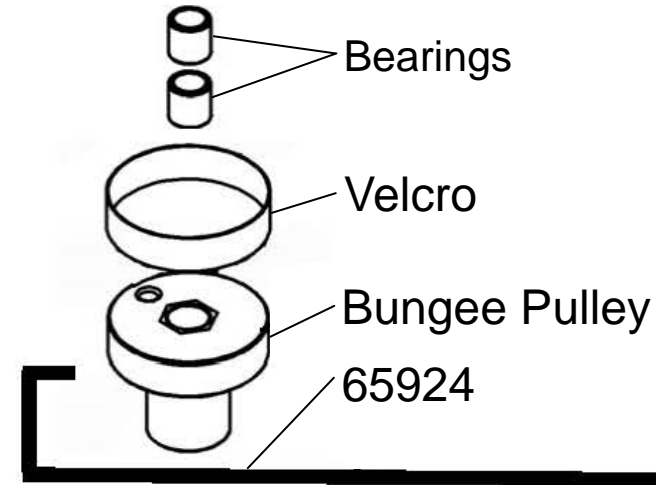

A059 Belt Bungee Pulley Complete

60900	1	Belt Bungee Pulley Complete & Velcro & One Way Bearings #90136
65924	1	Bungee 8mm x 2230 & Crimped End