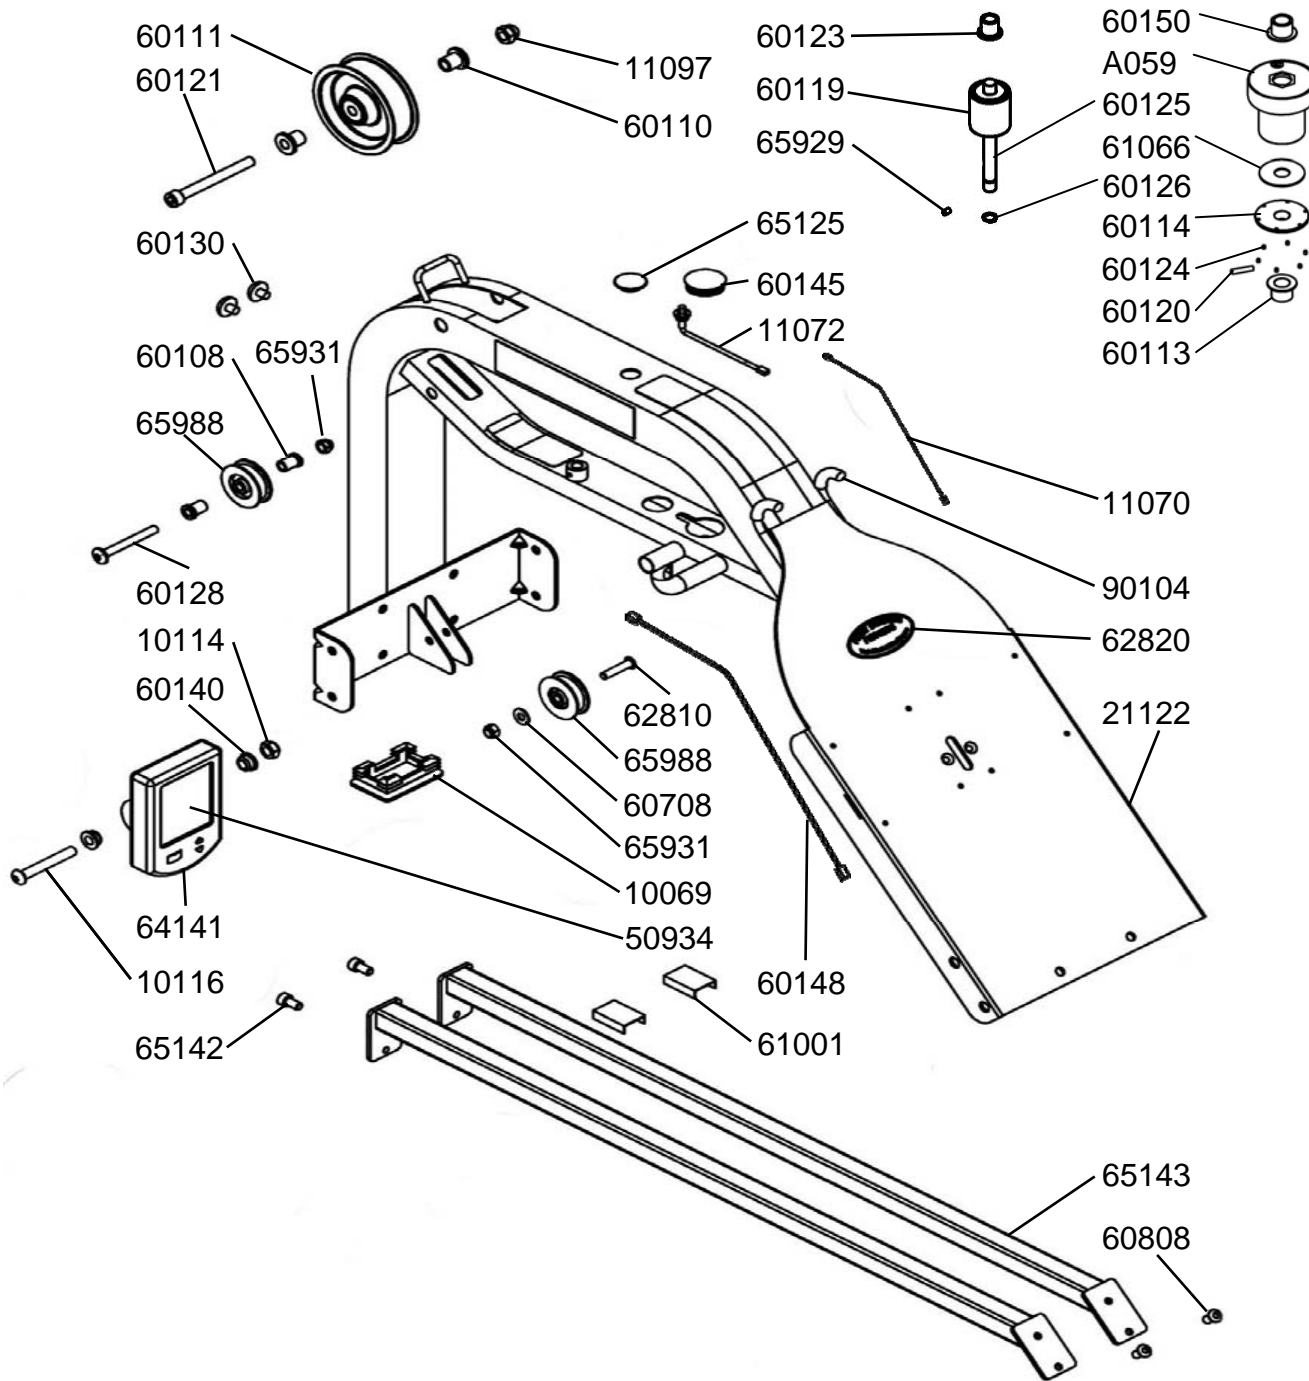

Apollo PRO

Exploded Diagram

FIRST DEGREE FITNESS
FLUID INNOVATION

www.firstdegreefitness.com

62811	8	Dome Head Bolt M8x45 - B
62812	1	Hex Head Bolt M6x15 - B
62819	2	Hex Head Bolt M8x60 - B
62822	8	Nut M8 - B
65820	1	Bungee Hook Bracket Complete
65921	16	Washer M8.5x19x1.6t - B
65923	1	Bungee Slider 8mm
65924	1	Bungee 8mm x 2230 & Crimped End
65931	10	Nylock Nut M8 -B
66066	4	Shoulder Screw M6x15
66070	2	Transport Wheel
66357	1	Rear Board 268x115x23
A076		Deluxe Belt Handle Complete
A078		AR Tank Complete Assembly
A106		Seat Assembly Complete
A123		Side Rail Assembly L/R

Main Frame Assembly

10069	1	End Cap 75x50mm
10114	2	Plastic Bushing 20x16x13x10
10116	1	Dome Head Bolt M10x60
11070	1	Sensor Connecting Cable 300mm
11072	1	Speed Sensor 100mm
11097	1	Nut Dome Head M10 - B
21122	1	Upper Frame with Decal - Apollo PRO
50934	1	LCD for L4/L16
60108	2	Bungee Pulley Spacer 8mm
60110	2	Belt Pulley Bushing 10x24x3x20
60111	1	Belt Pulley 100mm& 2x Bearing #60112
60113	1	Oil Bushing 38x20x22
60114	1	Magnet Ring & 6 x Magnet #60124
60119	1	Idle wheel & 2x Bearing
60120	1	Roll Pin M6.3x30
60121	1	Hex Head Bolt M10x90
60123	1	Idle Shaft Upper Frame Mount 10x20x1.7x13
60125	1	Idle Wheel Shaft 10x107
60126	2	C Clip 10mm
60128	1	Dome Head Bolt M8x65
60130	2	Frame Rubber Bumper
60140	2	Computer Mount Plastic Bushing
60145	1	Frame Plug 38.1mm
60148	1	Heart Rate Lead- 400mm
60150	1	Main Shaft Nylon Bushing - Upper
60708	1	Washer M8.5x19x1.6t
60808	2	Dome Head Bolt M8x15
61001	2	Tank Bonding Strip 3M-VHB
61066	1	Plastic Washer M59x20.1x2
62810	1	Dome Head Bolt M8x35 - B
62820	1	Oval Decal - FDF
64141	1	Computer with USB
65125	1	Rubber End Cap - Main Frame
65142	2	Hex Head Bolt M8x15 -B
65143	2	Tank Strut
65929	1	Grub Screw M4x6 - B
65931	2	Nylock Nut M8-B
65988	2	Bungee Pulley & Bearing & Spacer x2
90104	2	Rubber Hook Cover
A059		Belt/ Bungee Pulley Complete with Bungee