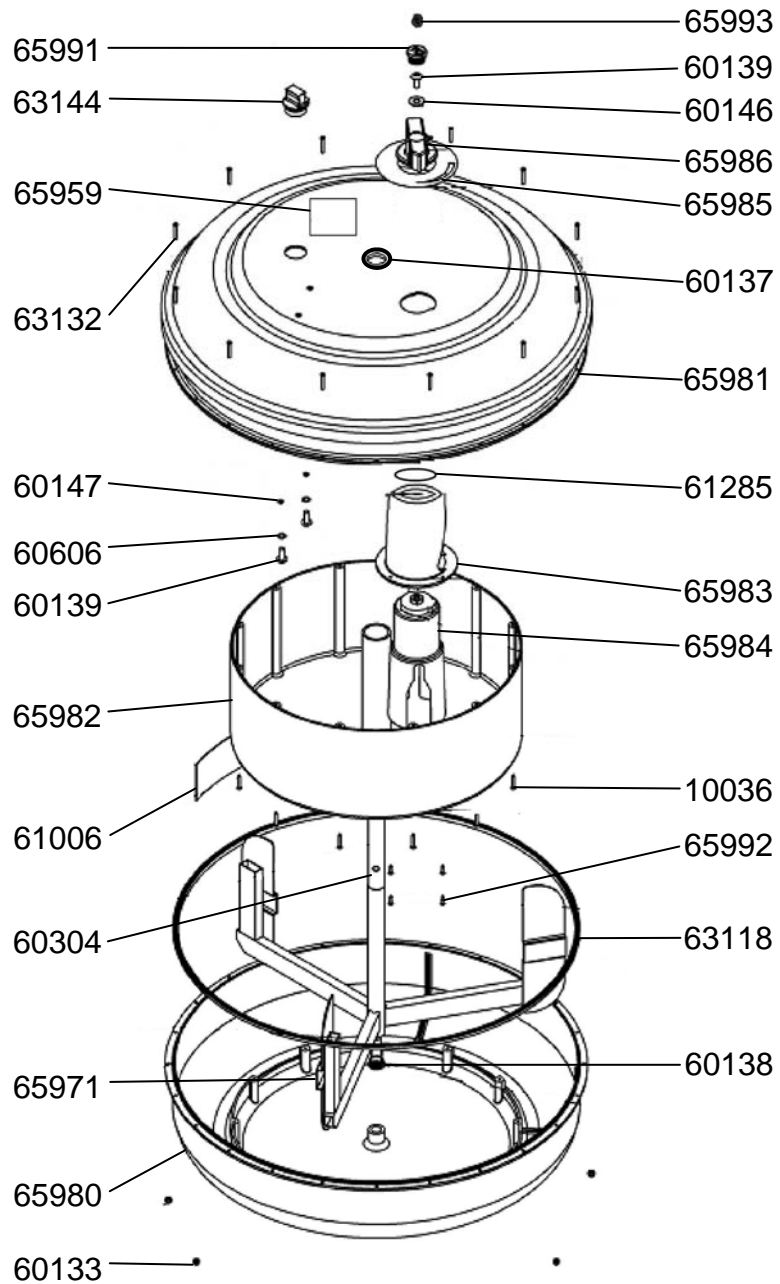

Apollo PRO

Exploded Diagram

FIRST DEGREE FITNESS
FLUID INNOVATION

www.firstdegreefitness.com

62811	8	Dome Head Bolt M8x45 - B
62812	1	Hex Head Bolt M6x15 - B
62819	2	Hex Head Bolt M8x60 - B
62822	8	Nut M8 - B
65820	1	Bungee Hook Bracket Complete
65921	16	Washer M8.5x19x1.6t - B
65923	1	Bungee Slider 8mm
65924	1	Bungee 8mm x 2230 & Crimped End
65931	10	Nylock Nut M8 -B
66066	4	Shoulder Screw M6x15
66070	2	Transport Wheel
66357	1	Rear Board 268x115x23
A076		Deluxe Belt Handle Complete
A078		AR Tank Complete Assembly
A106		Seat Assembly Complete
A123		Side Rail Assembly L/R

A078—AR Tank Complete Assembly

10036	12	Counter Sink Tapping Screw M3x20-SUS
60133	12	Nylock Nut M3-SUS
60137	1	Tank/Mainframe Impeller Shaft Spacer 19.9x40
60138	1	Impeller End Cap
60139	3	Tank Internal Screw M6x15 -SUS
60146	1	Washer M6x16x1-SUS
60147	2	O Ring 9.5x6.5x1.5
60304	1	Flywheel Upper Shaft
60606	2	Plastic Spacer M6x15x25-B
61001	1	Tank Bonding Strip 3M-VHB
61006	1	Decal - HS Tank Level
61285	1	Rubber Spacer
63118	1	Tank Large Ring Seal - Yellow 499x5.8
63132	12	Allen Key Bolt-M3x20—SUS
63144	1	Tank Plug For HS Tank
65959	1	Decal - How to Adjust Resistance
65971	1	Impeller - AR
65980	1	Lower Tank Shell
65981	1	Upper Tank Shell—Outer
65982	1	Inner Reserve Tank Shell / AR
65983	1	Tank Adjuster Outer Cup
65984	1	Tank Adjuster Inner Cup
65985	1	Decal - AR Resistance
65986	1	Adjuster Knob
65991	1	End Cap-Adjuster Knob
65992	4	Counter Sunk Bolt M3x12-SUS
65993	1	Decal - FD Knob 18mm

A123 Side Rail Assembly L/R

62814	4	Hex Head Bolt M4x20 - B
62815	8	Hex Head Bolt M6x20 - B
66039	4	Side Rail Bumper
66055	2	Velcro For Side Rail 20x345
66056	4	Bump Stop - Square 23x15x6.5
66075	12	Screw M3x10 for Wood
66254	2	Seat Runner - VIK Pro/Apollo Pro
66353	2	Side Rail with Decal