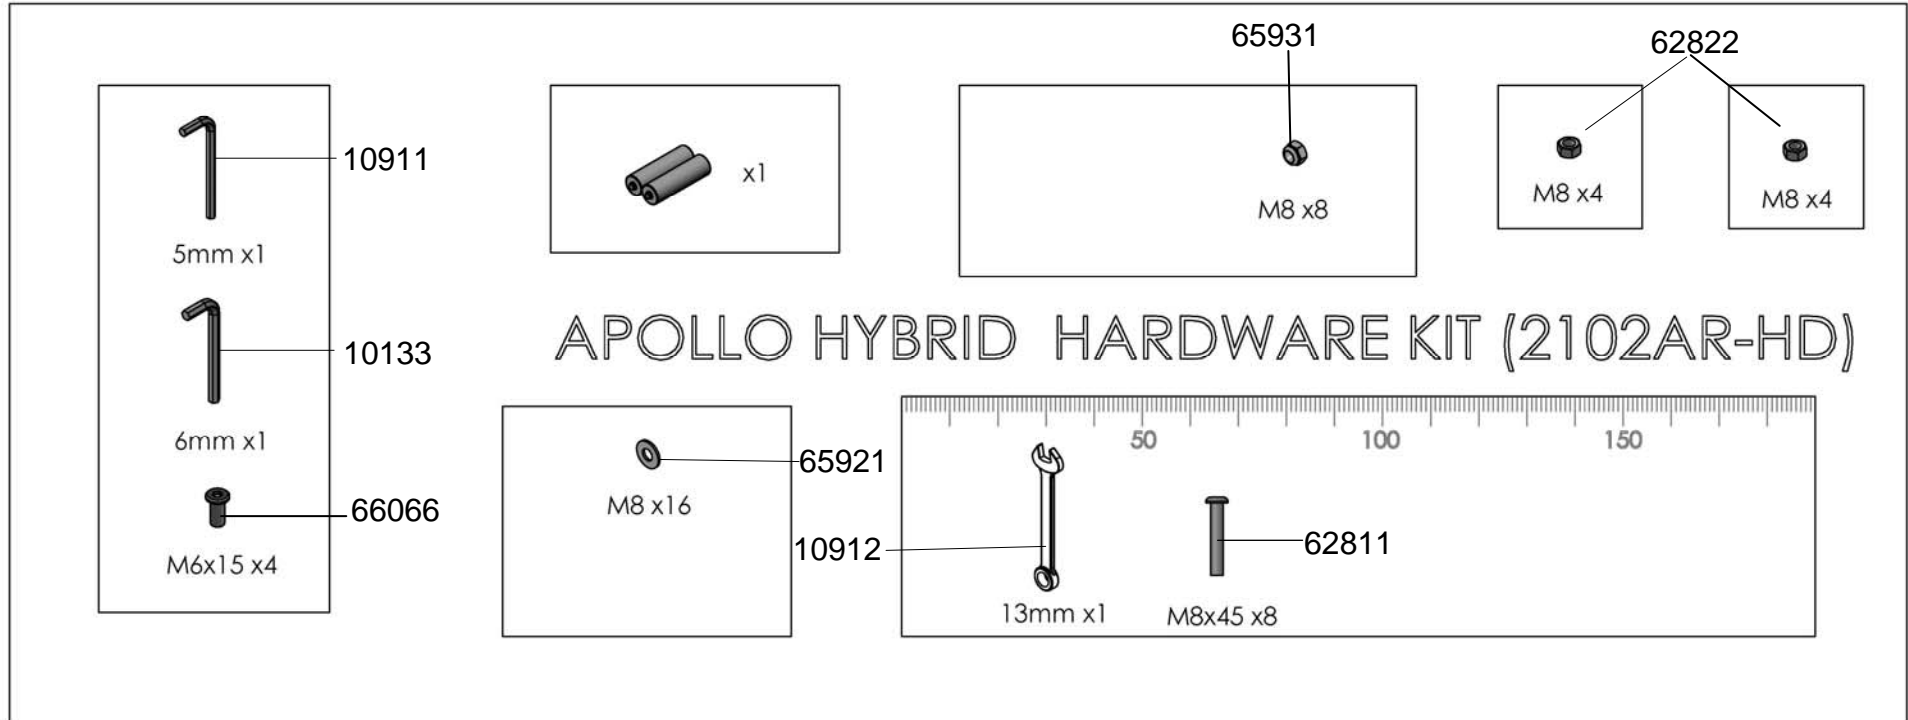

HHD Hardware Kit—HYBRID

10133	1	Allen Key 6mm
10911	1	Allen Key 5mm
10912	1	Wrench 13mm
62811	8	Dome Head Bolt M8x45 - B
62822	8	Nut M8 - B
65921	16	Washer M8.5x19x1.6t - B
65931	8	Nylock Nut M8 -B
66066	4	Shoulder Screw M6X15
N/A	2	AA Battery