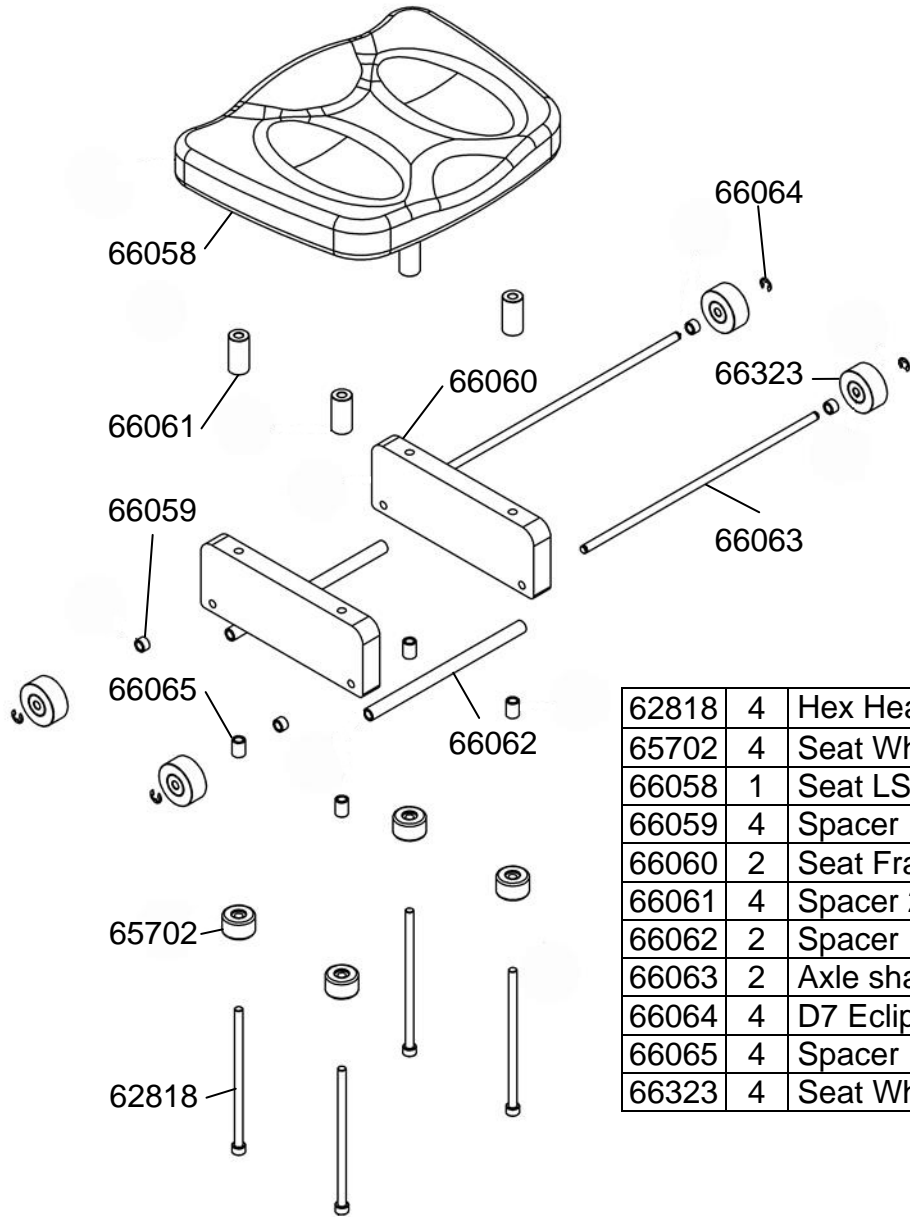

Footplate Assembly

10100	2	Washer M6x16x1 -B
10176	2	Foot Strap & Buckle
30608	8	Nylock Nut M5 -B
61063	2	Footplate Slider with Velcro #65997
61064	2	Footplate Slider Base 120x111x22.8
65693	8	Dome Head Bolt M5x15 - B
65935	2	Nylock Nut M6 -B
65997	2	Velcro for Sliding Footplate
66068	2	Counter Sunk Bolt M6x35 -B

A059 Belt Bungee Pulley Complete

60900	1	Belt Bungee Pulley Complete & Velcro & One Way Bearings #90136
65924	1	Bungee 8mm x 2230 & Crimped End

A076 Deluxe Belt Handle Complete

11409	2	Handle Grip - Deluxe
11411	1	Handle Rubber Cover - Belt Deluxe
11413	2	O-Ring - Deluxe Handle
11419	1	Handle with Belt and Grips

A106 Seat Assembly Complete

62818	4	Hex Head Bolt M8x160 - B
65702	4	Seat Wheel
66058	1	Seat LS-E28 - For Wooden Rail
66059	4	Spacer 12.7x8x8.5
66060	2	Seat Frame 220x78.5x23
66061	4	Spacer 20x8x40
66062	2	Spacer 12x8x209
66063	2	Axle shaft 8mm
66064	4	D7 Eclip
66065	4	Spacer 12.7x8x19.5
66323	4	Seat Wheel 98A

A123 Side Rail Assembly L/R

62814	4	Hex Head Bolt M4x20 - B
62815	8	Hex Head Bolt M6x20 - B
66039	4	Side Rail Bumper
66055	2	Velcro For Side Rail 20x345
66056	4	Bump Stop - Square 23x15x6.5
66075	12	Screw M3x10 for Wood
66254	2	Seat Runner - VIK Pro/Apollo Pro
66353	2	Side Rail with Decal