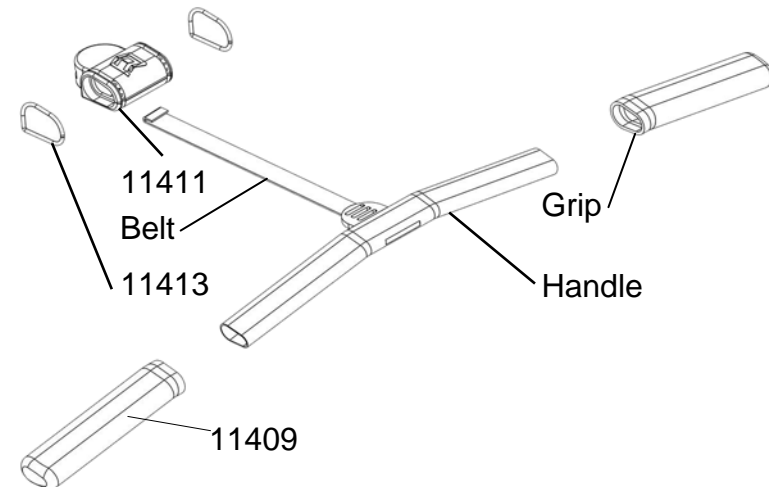

A078—AR Tank Complete Assembly

10036	12	Counter Sink Tapping Screw M3x20-SUS
60133	12	Nylock Nut M3-SUS
60137	1	Tank/Mainframe Impeller Shaft Spacer 19.9x40
60138	1	Impeller End Cap
60139	3	Tank Internal Screw M6x15 -SUS
60146	1	Washer M6x16x1-SUS
60147	2	O Ring 9.5x6.5x1.5
60304	1	Flywheel Upper Shaft
60606	2	Plastic Spacer M6x15x25-B
61001	1	Tank Bonding Strip 3M-VHB
61006	1	Decal - HS Tank Level
61285	1	Rubber Spacer
63118	1	Tank Large Ring Seal - Yellow 499x5.8
63132	12	Allen Key Bolt-M3x20—SUS
63144	1	Tank Plug For HS Tank
65959	1	Decal - How to Adjust Resistance
65971	1	Impeller - AR
65980	1	Lower Tank Shell
65981	1	Upper Tank Shell—Outer
65982	1	Inner Reserve Tank Shell / AR
65983	1	Tank Adjuster Outer Cup
65984	1	Tank Adjuster Inner Cup
65985	1	Decal - AR Resistance
65986	1	Adjuster Knob
65991	1	End Cap-Adjuster Knob
65992	4	Counter Sunk Bolt M3x12-SUS
65993	1	Decal - FD Knob 18mm

Footplate Assembly

10100	2	Washer M6x16x1 -B
10176	2	Foot Strap & Buckle
30608	8	Nylock Nut M5 -B
61063	2	Footplate Slider with Velcro #65997
61064	2	Footplate Slider Base 120x111x22.8
65693	8	Dome Head Bolt M5x15 - B
65935	2	Nylock Nut M6 -B
65997	2	Velcro for Sliding Footplate
66068	2	Counter Sunk Bolt M6x35 -B

A059 Belt Bungee Pulley Complete

60900	1	Belt Bungee Pulley Complete & Velcro & One Way Bearings #90136
65924	1	Bungee 8mm x 2230 & Crimped End

A076 Deluxe Belt Handle Complete

11409	2	Handle Grip - Deluxe
11411	1	Handle Rubber Cover - Belt Deluxe
11413	2	O-Ring - Deluxe Handle
11419	1	Handle with Belt and Grips